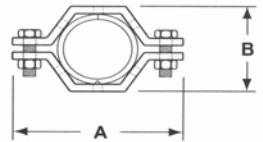

B24RGC

304 Hex Pipe Hanger - with grommets and coupler

Tube O.D.	Dimensions			Part Number	304 Price
	A	B	C		
½" - ¾"	3.375	1.625	.750	B24RGC50-75	\$15.27
1"	3.375	1.625	.750	B24RGC100	16.00
1½"	4.000	2.125	.750	B24RGC150	16.73
2"	4.500	2.500	.750	B24RGC200	18.73
2½"	4.750	3.125	.750	B24RGC250	20.33
3"	5.500	3.750	.750	B24RGC300	22.20
4"	6.750	4.750	.750	B24RGC400	26.93
6"	9.250	6.625	.750	B24RGC600	41.60

B24PS

304 Hex Pipe Hanger - with sleeves

Tube O.D.	Dimensions		Part Number	304 Price
	A	B		
1"	3.375	1.625	B24PS100	\$7.69
1½"	4.000	2.125	B24PS150	8.21
2"	4.500	2.500	B24PS200	9.69
2½"	4.750	3.125	B24PS250	11.38
3"	5.500	3.750	B24PS300	12.36
4"	6.750	4.750	B24PS400	16.87

B24PSC

304 Hex Pipe Hanger - with sleeves and coupler

Tube O.D.	Dimensions			Part Number	304 Price
	A	B	C		
1"	3.375	1.625	.750	B24PSC100	\$23.61
1½"	4.000	2.125	.750	B24PSC150	24.17
2"	4.500	2.500	.750	B24PSC200	25.78
2½"	4.750	3.125	.750	B24PSC250	27.61
3"	5.500	3.750	.750	B24PSC300	28.67
4"	6.750	4.750	.750	B24PSC400	33.56

B24RPH

304 Round Pipe Hanger - with Buna inserts

Tube O.D.	Dimensions		Part Number	304 Price
	A	B		
½"	2.750	1.125	B24RPH50	\$6.67
¾"	2.750	1.125	B24RPH75	6.67
1"	3.310	1.500	B24RPH100	10.64
1½"	3.810	2.000	B24RPH150	11.29
2"	4.250	2.562	B24RPH200	13.10
2½"	5.000	3.000	B24RPH250	14.56
3"	5.500	3.562	B24RPH300	16.37
4"	6.500	4.688	B24RPH400	20.70