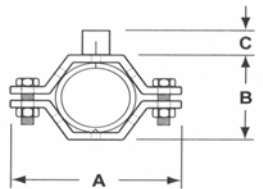

B24RGC

304 Hex Pipe Hanger - with grommets and coupler

Tube O.D.	Dimensions			Part Number	304 Price
	A	B	C		
½" - ¾"	3.375	1.625	.750	B24RGC50-75	\$15.27
1"	3.375	1.625	.750	B24RGC100	16.00
1½"	4.000	2.125	.750	B24RGC150	16.73
2"	4.500	2.500	.750	B24RGC200	18.73
2½"	4.750	3.125	.750	B24RGC250	20.33
3"	5.500	3.750	.750	B24RGC300	22.20
4"	6.750	4.750	.750	B24RGC400	26.93
6"	9.250	6.625	.750	B24RGC600	41.60

B24PS

304 Hex Pipe Hanger - with sleeves

Tube O.D.	Dimensions		Part Number	304 Price
	A	B		
1"	3.375	1.625	B24PS100	\$7.69
1½"	4.000	2.125	B24PS150	8.21
2"	4.500	2.500	B24PS200	9.69
2½"	4.750	3.125	B24PS250	11.38
3"	5.500	3.750	B24PS300	12.36
4"	6.750	4.750	B24PS400	16.87

B24PSC

304 Hex Pipe Hanger - with sleeves and coupler

Tube O.D.	Dimensions			Part Number	304 Price
	A	B	C		
1"	3.375	1.625	.750	B24PSC100	\$23.61
1½"	4.000	2.125	.750	B24PSC150	24.17
2"	4.500	2.500	.750	B24PSC200	25.78
2½"	4.750	3.125	.750	B24PSC250	27.61
3"	5.500	3.750	.750	B24PSC300	28.67
4"	6.750	4.750	.750	B24PSC400	33.56

B24RPH

304 Round Pipe Hanger - with Buna inserts

Tube O.D.	Dimensions		Part Number	304 Price
	A	B		
½"	2.750	1.125	B24RPH50	\$6.67
¾"	2.750	1.125	B24RPH75	6.67
1"	3.310	1.500	B24RPH100	10.64
1½"	3.810	2.000	B24RPH150	11.29
2"	4.250	2.562	B24RPH200	13.10
2½"	5.000	3.000	B24RPH250	14.56
3"	5.500	3.562	B24RPH300	16.37
4"	6.500	4.688	B24RPH400	20.70