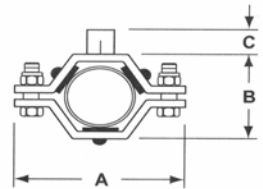

ProCOMP PARTS CATALOG – YOUR SOURCE
Telephone (888)388-4321 Fax (732)786-9511
www.ProCOMP-INC.com

B24RG

304 Hex Pipe Hanger - with grommets

Tube O.D.	Dimensions		Part Number	304 Price
	A	B		
½" - ¾"	3.375	1.625	B24RG50-75	\$6.94
1"	3.375	1.625	B24RG100	7.03
1½"	4.000	2.125	B24RG150	7.59
2"	4.500	2.500	B24RG200	9.08
2½"	4.750	3.125	B24RG250	10.26
3"	5.500	3.750	B24RG300	11.64
4"	6.750	4.750	B24RG400	15.13
6"	9.250	6.625	B24RG600	30.79

B24RGC

304 Hex Pipe Hanger - with grommets and coupler

Tube O.D.	Dimensions			Part Number	304 Price
	A	B	C		
½" - ¾"	3.375	1.625	.750	B24RGC50-75	\$15.27
1"	3.375	1.625	.750	B24RGC100	16.00
1½"	4.000	2.125	.750	B24RGC150	16.73
2"	4.500	2.500	.750	B24RGC200	18.73
2½"	4.750	3.125	.750	B24RGC250	20.33
3"	5.500	3.750	.750	B24RGC300	22.20
4"	6.750	4.750	.750	B24RGC400	26.93
6"	9.250	6.625	.750	B24RGC600	41.60

B24PS

304 Hex Pipe Hanger - with sleeves

Tube O.D.	Dimensions		Part Number	304 Price
	A	B		
1"	3.375	1.625	B24PS100	\$7.69
1½"	4.000	2.125	B24PS150	8.21
2"	4.500	2.500	B24PS200	9.69
2½"	4.750	3.125	B24PS250	11.38
3"	5.500	3.750	B24PS300	12.36
4"	6.750	4.750	B24PS400	16.87

B24PSC

304 Hex Pipe Hanger - with sleeves and coupler

Tube O.D.	Dimensions			Part Number	304 Price
	A	B	C		
1"	3.375	1.625	.750	B24PSC100	\$23.61
1½"	4.000	2.125	.750	B24PSC150	24.17
2"	4.500	2.500	.750	B24PSC200	25.78
2½"	4.750	3.125	.750	B24PSC250	27.61
3"	5.500	3.750	.750	B24PSC300	28.67
4"	6.750	4.750	.750	B24PSC400	33.56