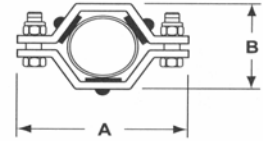

ProCOMP PARTS CATALOG – YOUR SOURCE
Telephone (888)388-4321 Fax (732)786-9511
www.ProCOMP-INC.com

B24RG

304 Hex Pipe Hanger - with grommets

Tube O.D.	Dimensions		Part Number	304 Price
	A	B		
½" - ¾"	3.375	1.625	B24RG50-75	\$6.94
1"	3.375	1.625	B24RG100	7.03
1½"	4.000	2.125	B24RG150	7.59
2"	4.500	2.500	B24RG200	9.08
2½"	4.750	3.125	B24RG250	10.26
3"	5.500	3.750	B24RG300	11.64
4"	6.750	4.750	B24RG400	15.13
6"	9.250	6.625	B24RG600	30.79

B24RGC

304 Hex Pipe Hanger - with grommets and coupler

Tube O.D.	Dimensions			Part Number	304 Price
	A	B	C		
½" - ¾"	3.375	1.625	.750	B24RGC50-75	\$15.27
1"	3.375	1.625	.750	B24RGC100	16.00
1½"	4.000	2.125	.750	B24RGC150	16.73
2"	4.500	2.500	.750	B24RGC200	18.73
2½"	4.750	3.125	.750	B24RGC250	20.33
3"	5.500	3.750	.750	B24RGC300	22.20
4"	6.750	4.750	.750	B24RGC400	26.93
6"	9.250	6.625	.750	B24RGC600	41.60

B24PS

304 Hex Pipe Hanger - with sleeves

Tube O.D.	Dimensions		Part Number	304 Price
	A	B		
1"	3.375	1.625	B24PS100	\$7.69
1½"	4.000	2.125	B24PS150	8.21
2"	4.500	2.500	B24PS200	9.69
2½"	4.750	3.125	B24PS250	11.38
3"	5.500	3.750	B24PS300	12.36
4"	6.750	4.750	B24PS400	16.87

B24PSC

304 Hex Pipe Hanger - with sleeves and coupler

Tube O.D.	Dimensions			Part Number	304 Price
	A	B	C		
1"	3.375	1.625	.750	B24PSC100	\$23.61
1½"	4.000	2.125	.750	B24PSC150	24.17
2"	4.500	2.500	.750	B24PSC200	25.78
2½"	4.750	3.125	.750	B24PSC250	27.61
3"	5.500	3.750	.750	B24PSC300	28.67
4"	6.750	4.750	.750	B24PSC400	33.56