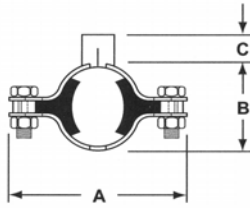

ProCOMP PARTS CATALOG – YOUR SOURCE
Telephone (888)388-4321 Fax (732)786-9511
www.ProCOMP-INC.com

B24RPHC

304 Round Pipe Hanger - with Buna inserts and coupler

Tube O.D.	Dimensions			Part Number	304 Price
	A	B	C		
½"	2.750	1.125	.750	B24RPHC50	\$21.48
¾"	2.750	1.125	.750	B24RPHC75	21.48
1"	3.310	1.500	.750	B24RPHC100	24.71
1½"	3.810	2.000	.750	B24RPHC150	25.24
2"	4.250	2.562	.750	B24RPHC200	26.71
2½"	5.000	3.000	.750	B24RPHC250	27.90
3"	5.500	3.562	.750	B24RPHC300	29.38
4"	6.500	4.688	.750	B24RPHC400	32.90

B24RV

304 Round Pipe Hanger - with Viton inserts

Tube O.D.	Dimensions		Part Number	304 Price
	A	B		
½"	2.750	1.125	B24RV50	\$17.81
¾"	2.750	1.125	B24RV75	14.86
1"	3.310	1.500	B24RV100	23.29
1½"	3.810	2.000	B24RV150	23.86
2"	4.250	2.562	B24RV200	25.48
2½"	5.000	3.000	B24RV250	28.71
3"	5.500	3.562	B24RV300	30.29
4"	6.500	4.688	B24RV400	34.19

B24RVC

304 Round Pipe Hanger - with Viton inserts and coupler

Tube O.D.	Dimensions			Part Number	304 Price
	A	B	C		
½"	2.750	1.125	.750	B24RVC50	\$33.86
¾"	2.750	1.125	.750	B24RVC75	30.90
1"	3.310	1.500	.750	B24RVC100	39.33
1½"	3.810	2.000	.750	B24RVC150	39.90
2"	4.250	2.562	.750	B24RVC200	41.52
2½"	5.000	3.000	.750	B24RVC250	44.76
3"	5.500	3.562	.750	B24RVC300	46.33
4"	6.500	4.688	.750	B24RVC400	50.24

13PS

ABS Sleeves

Size	Part Number	Price
1"	13PS100	\$2.56
1½"	13PS150	2.56
2"	13PS200	2.56
2½"	13PS250	3.67
3"	13PS300	3.89
4"	13PS400	4.89

13RG

Buna Rubber Grommets

Size	Part Number	Price
	13RG8	\$1.00
1/8"	13RG18	2.00
3/8"	13RG38	2.00
5/8"	13RG58	2.78