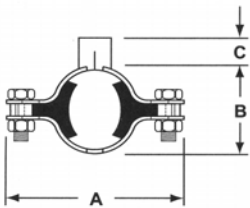

ProCOMP PARTS CATALOG – YOUR SOURCE
Telephone (888)388-4321 Fax (732)786-9511
www.ProCOMP-INC.com

B24RPHC

304 Round Pipe Hanger - with Buna inserts and coupler

Tube O.D.	Dimensions			Part Number	304 Price
	A	B	C		
½"	2.750	1.125	.750	B24RPHC50	\$21.48
¾"	2.750	1.125	.750	B24RPHC75	21.48
1"	3.310	1.500	.750	B24RPHC100	24.71
1½"	3.810	2.000	.750	B24RPHC150	25.24
2"	4.250	2.562	.750	B24RPHC200	26.71
2½"	5.000	3.000	.750	B24RPHC250	27.90
3"	5.500	3.562	.750	B24RPHC300	29.38
4"	6.500	4.688	.750	B24RPHC400	32.90

B24RV

304 Round Pipe Hanger - with Viton inserts

Tube O.D.	Dimensions		Part Number	304 Price
	A	B		
½"	2.750	1.125	B24RV50	\$17.81
¾"	2.750	1.125	B24RV75	14.86
1"	3.310	1.500	B24RV100	23.29
1½"	3.810	2.000	B24RV150	23.86
2"	4.250	2.562	B24RV200	25.48
2½"	5.000	3.000	B24RV250	28.71
3"	5.500	3.562	B24RV300	30.29
4"	6.500	4.688	B24RV400	34.19

B24RVC

304 Round Pipe Hanger - with Viton inserts and coupler

Tube O.D.	Dimensions			Part Number	304 Price
	A	B	C		
½"	2.750	1.125	.750	B24RVC50	\$33.86
¾"	2.750	1.125	.750	B24RVC75	30.90
1"	3.310	1.500	.750	B24RVC100	39.33
1½"	3.810	2.000	.750	B24RVC150	39.90
2"	4.250	2.562	.750	B24RVC200	41.52
2½"	5.000	3.000	.750	B24RVC250	44.76
3"	5.500	3.562	.750	B24RVC300	46.33
4"	6.500	4.688	.750	B24RVC400	50.24

13PS

ABS Sleeves

Size	Part Number	Price
1"	13PS100	\$2.56
1½"	13PS150	2.56
2"	13PS200	2.56
2½"	13PS250	3.67
3"	13PS300	3.89
4"	13PS400	4.89

13RG

Buna Rubber Grommets

Size	Part Number	Price
	13RG8	\$1.00
1/8"	13RG18	2.00
3/8"	13RG38	2.00
5/8"	13RG58	2.78