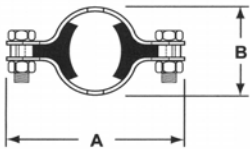

ProCOMP PARTS CATALOG – YOUR SOURCE
Telephone (888)388-4321 Fax (732)786-9511
www.ProCOMP-INC.com

B24RPHC

304 Round Pipe Hanger - with Buna inserts and coupler

Tube O.D.	Dimensions			Part Number	304 Price
	A	B	C		
½"	2.750	1.125	.750	B24RPHC50	\$21.48
¾"	2.750	1.125	.750	B24RPHC75	21.48
1"	3.310	1.500	.750	B24RPHC100	24.71
1½"	3.810	2.000	.750	B24RPHC150	25.24
2"	4.250	2.562	.750	B24RPHC200	26.71
2½"	5.000	3.000	.750	B24RPHC250	27.90
3"	5.500	3.562	.750	B24RPHC300	29.38
4"	6.500	4.688	.750	B24RPHC400	32.90

B24RV

304 Round Pipe Hanger - with Viton inserts

Tube O.D.	Dimensions		Part Number	304 Price
	A	B		
½"	2.750	1.125	B24RV50	\$17.81
¾"	2.750	1.125	B24RV75	14.86
1"	3.310	1.500	B24RV100	23.29
1½"	3.810	2.000	B24RV150	23.86
2"	4.250	2.562	B24RV200	25.48
2½"	5.000	3.000	B24RV250	28.71
3"	5.500	3.562	B24RV300	30.29
4"	6.500	4.688	B24RV400	34.19

B24RVC

304 Round Pipe Hanger - with Viton inserts and coupler

Tube O.D.	Dimensions			Part Number	304 Price
	A	B	C		
½"	2.750	1.125	.750	B24RVC50	\$33.86
¾"	2.750	1.125	.750	B24RVC75	30.90
1"	3.310	1.500	.750	B24RVC100	39.33
1½"	3.810	2.000	.750	B24RVC150	39.90
2"	4.250	2.562	.750	B24RVC200	41.52
2½"	5.000	3.000	.750	B24RVC250	44.76
3"	5.500	3.562	.750	B24RVC300	46.33
4"	6.500	4.688	.750	B24RVC400	50.24

13PS

ABS Sleeves

Size	Part Number	Price
1"	13PS100	\$2.56
1½"	13PS150	2.56
2"	13PS200	2.56
2½"	13PS250	3.67
3"	13PS300	3.89
4"	13PS400	4.89

13RG

Buna Rubber Grommets

Size	Part Number	Price
	13RG8	\$1.00
1/8"	13RG18	2.00
3/8"	13RG38	2.00
5/8"	13RG58	2.78