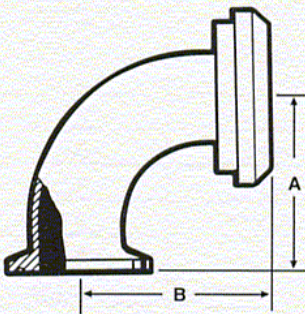

ProCOMP PARTS CATALOG – YOUR SOURCE
Telephone (888)388-4321 Fax (732)786-9511
www.ProCOMP-INC.com

E9R(SIZE)CC 90 DEGREE REDUCING ELBOW (NON-TAPERED)

Size Tube OD	A	B
2 x 1	2	2
2 x 1 1/2	2 3/4	2 3/4
2 1/2 x 1 1/2	2 3/4	2 3/4
2 1/2 x 2	3 1/2	3 1/2
3 x 1 1/2	2 3/4	2 3/4
3 x 2	3 1/2	3 1/2
3 x 2 1/2	4 1/4	4 1/4
4 x 2 1/2	4 1/4	4 3/8
4 x 3	5	5 1/8
6 x 4	6 5/8	6 7/8

E9R(SIZE)CFB 90 DEGREE REDUCING ELBOW (NON-TAPERED)

Size Tube OD	A	B
2 x 1	2	2 3/16
2 x 1 1/2	2 3/4	2 31/32
2 1/2 x 1 1/2	2 3/4	2 31/32
2 1/2 x 2	3 1/2	3 23/32
3 x 1 1/2	2 3/4	2 31/32
3 x 2	3 1/2	3 23/32
3 x 2 1/2	4 1/4	4 19/32
4 x 2 1/2	4 3/8	4 19/32
4 x 3	5 1/8	5 13/32

E9R(SIZE)CMB 90 DEGREE REDUCING ELBOW (NON-TAPERED)

Size Tube OD	A	B
2 x 1	2	2 1/4
2 x 1 1/2	2 3/4	3
2 1/2 x 1 1/2	2 3/4	3 1/32
2 1/2 x 2	3 1/2	3 25/32
3 x 1 1/2	2 3/4	3 19/32
3 x 2	3 1/2	3 27/32
3 x 2 1/2	4 1/4	4 19/32
4 x 2 1/2	4 1/4	4 11/16
4 x 3	5	5 7/16