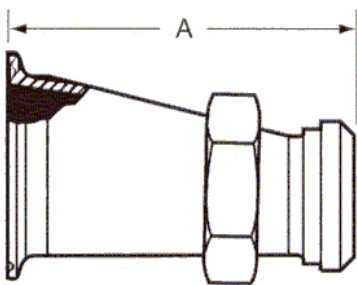

ProCOMP PARTS CATALOG – YOUR SOURCE
Telephone (888)388-4321 Fax (732)786-9511
www.ProCOMP-INC.com

ER(SIZE)MBC ADAPTER REDUCER (ECCENTRIC)

Size Tube OD	A
*1 1/2 x 1	3 3/16
2 x 1	5 7/32
2 x 1 1/2	3 7/32
2 1/2 x 1 1/2	5 11/32
2 1/2 x 2	3 11/32
3 x 2	5 7/16
3 x 2 1/2	3 7/16
4 x 2 1/2	7 1/2
4 x 3	5 1/2

*Hex nut furnished

CR(SIZE)CFB ADAPTER REDUCER (CONCENTRIC)

Size Tube OD	A
1 1/2 x 1	3 7/8
2 x 1	5 7/8
2 x 1 1/2	4
2 1/2 x 1 1/2	6
2 1/2 x 2	4
3 x 2	6
3 x 2 1/2	4 1/4
4 x 2 1/2	8 3/8
4 x 3	6 3/8

ER(SIZE)CFB ADAPTER REDUCER (ECCENTRIC)

Size Tube OD	A
1 1/2 x 1	3 7/8
2 x 1	5 7/8
2 x 1 1/2	4
2 1/2 x 1 1/2	6
2 1/2 x 2	4
3 x 2	6
3 x 2 1/2	4 1/4
4 x 2 1/2	8 3/8
4 x 3	6 3/8

600 Park Ave., Manalapan, NJ 07726

- 99 -

YOUR ONE STOP SOURCE FOR ALL YOUR HIGH PURITY FLOW COMPONENT NEEDS