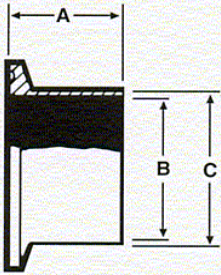

ProCOMP PARTS CATALOG – YOUR SOURCE
Telephone (888)388-4321 Fax (732)786-9511
www.ProCOMP-INC.com

FES5(SIZE)HW FERRULE

| Size Pipe | A | B | C | Nom. Wall |
|-----------|-------|-------|-------|-----------|
| 1 | 1 1/8 | 1.185 | 1.315 | .065 |
| 1 1/2 | 1 1/8 | 1.770 | 1.900 | .065 |
| 2 | 1 1/8 | 2.245 | 2.375 | .065 |
| 2 1/2 | 1 1/8 | 2.709 | 2.875 | .083 |
| 3 | 1 1/8 | 3.334 | 3.500 | .083 |
| 4 | 1 1/8 | 4.334 | 4.500 | .083 |

FES10(SIZE)HW FERRULE

| Size Pipe | A | B | C | Nom. Wall |
|-----------|-------|-------|-------|-----------|
| 1 | 1 1/8 | 1.097 | 1.315 | .109 |
| 1 1/2 | 1 1/8 | 1.682 | 1.900 | .109 |
| 2 | 1 1/8 | 2.157 | 2.375 | .109 |
| 2 1/2 | 1 1/8 | 2.635 | 2.875 | .120 |
| 3 | 1 1/8 | 3.260 | 3.500 | .120 |
| 4 | 1 1/8 | 4.260 | 4.500 | .120 |

CAS5(SIZE)TC CAP

| Size Pipe | A | B |
|-----------|-------|------|
| 1 | 1.984 | .250 |
| 1 1/2 | 2.516 | .250 |
| 2 | 3.047 | .250 |
| 2 1/2 | 3.579 | .250 |
| 3 | 4.125 | .250 |
| 4 | 5.125 | .250 |

CL13MHHM5(SIZE) CLAMP

| Size Pipe | A |
|-----------|-------|
| 1 | 2.122 |
| 1 1/2 | 2.654 |
| 2 | 3.185 |
| 2 1/2 | 3.717 |
| 3 | 4.250 |
| 4 | 5.250 |

600 Park Ave., Manalapan, NJ 07726

- 102 -

NO ORDER IS TOO LARGE OR TOO SMALL