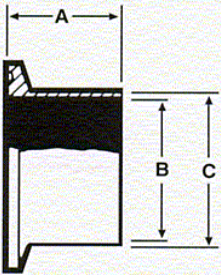

ProCOMP PARTS CATALOG – YOUR SOURCE
Telephone (888)388-4321 Fax (732)786-9511
www.ProCOMP-INC.com

FES5(SIZE)HW FERRULE

| Size Pipe | A | B | C | Nom. Wall |
|-----------|-------|-------|-------|-----------|
| 1 | 1 1/8 | 1.185 | 1.315 | .065 |
| 1 1/2 | 1 1/8 | 1.770 | 1.900 | .065 |
| 2 | 1 1/8 | 2.245 | 2.375 | .065 |
| 2 1/2 | 1 1/8 | 2.709 | 2.875 | .083 |
| 3 | 1 1/8 | 3.334 | 3.500 | .083 |
| 4 | 1 1/8 | 4.334 | 4.500 | .083 |

FES10(SIZE)HW FERRULE

| Size Pipe | A | B | C | Nom. Wall |
|-----------|-------|-------|-------|-----------|
| 1 | 1 1/8 | 1.097 | 1.315 | .109 |
| 1 1/2 | 1 1/8 | 1.682 | 1.900 | .109 |
| 2 | 1 1/8 | 2.157 | 2.375 | .109 |
| 2 1/2 | 1 1/8 | 2.635 | 2.875 | .120 |
| 3 | 1 1/8 | 3.260 | 3.500 | .120 |
| 4 | 1 1/8 | 4.260 | 4.500 | .120 |

CAS5(SIZE)TC CAP

| Size Pipe | A | B |
|-----------|-------|------|
| 1 | 1.984 | .250 |
| 1 1/2 | 2.516 | .250 |
| 2 | 3.047 | .250 |
| 2 1/2 | 3.579 | .250 |
| 3 | 4.125 | .250 |
| 4 | 5.125 | .250 |

CL13MHHM5(SIZE) CLAMP

| Size Pipe | A |
|-----------|-------|
| 1 | 2.122 |
| 1 1/2 | 2.654 |
| 2 | 3.185 |
| 2 1/2 | 3.717 |
| 3 | 4.250 |
| 4 | 5.250 |

600 Park Ave., Manalapan, NJ 07726

- 102 -

NO ORDER IS TOO LARGE OR TOO SMALL