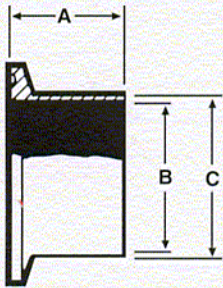

ProCOMP PARTS CATALOG – YOUR SOURCE
Telephone (888)388-4321 Fax (732)786-9511
www.ProCOMP-INC.com

X(SIZE)CCC CROSS

Size Tube OD	A	B
1	2 3/8	4 3/4
1 1/2	2 3/4	5 1/2
2	3 1/2	7
2 1/2	3 1/2	7
3	3 3/4	7 1/2
4	4 1/2	9
6	8 7/8	17 3/4

FE(SIZE)HW WELDING FERRULE

Size Tube OD	A	B	C
1/2	2.00	.37	.50
3/4	2.00	.62	.75
1	1 1/8	.870	1.000
1 1/2	1 1/8	1.370	1.500
1 1/4	1 1/8	1.12	1.25
2	1 1/8	1.870	2.000
2 1/2	1 1/8	2.370	2.500
3	1 1/8	2.870	3.000
4	1 1/8	3.834	4.000
5	1 1/2	4.782	5.0
6	1 1/2	5.78	6
8	1 1/2	7.782	8
10	1 1/2	9.732	10
12	1 1/2	11.732	12

FE(SIZE)RO RECESSLESS FERRULE (EXPANDING)

Size Tube OD	A	B
1	11/16	1
1 1/2	1 1/8	1 1/2
2	1 5/16	2
2 1/2	1 3/8	2 1/2
3	1 7/16	3
4	1 1/2	4

600 Park Ave., Manalapan, NJ 07726

- 86 -

NO ORDER IS TOO LARGE OR TOO SMALL