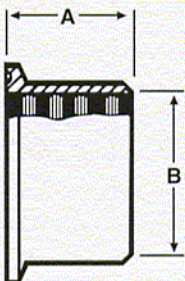

ProCOMP PARTS CATALOG – YOUR SOURCE
Telephone (888)388-4321 Fax (732)786-9511
www.ProCOMP-INC.com

X(SIZE)CCC CROSS

Size Tube OD	A	B
1	2 3/8	4 3/4
1 1/2	2 3/4	5 1/2
2	3 1/2	7
2 1/2	3 1/2	7
3	3 3/4	7 1/2
4	4 1/2	9
6	8 7/8	17 3/4

FE(SIZE)HW WELDING FERRULE

Size Tube OD	A	B	C
1/2	2.00	.37	.50
3/4	2.00	.62	.75
1	1 1/8	.870	1.000
1 1/2	1 1/8	1.370	1.500
1 1/4	1 1/8	1.12	1.25
2	1 1/8	1.870	2.000
2 1/2	1 1/8	2.370	2.500
3	1 1/8	2.870	3.000
4	1 1/8	3.834	4.000
5	1 1/2	4.782	5.0
6	1 1/2	5.78	6
8	1 1/2	7.782	8
10	1 1/2	9.732	10
12	1 1/2	11.732	12

FE(SIZE)RO RECESSLESS FERRULE (EXPANDING)

Size Tube OD	A	B
1	11/16	1
1 1/2	1 1/8	1 1/2
2	1 5/16	2
2 1/2	1 3/8	2 1/2
3	1 7/16	3
4	1 1/2	4

600 Park Ave., Manalapan, NJ 07726

- 86 -

NO ORDER IS TOO LARGE OR TOO SMALL