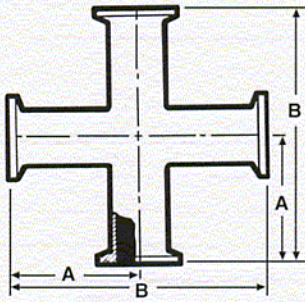

ProCOMP PARTS CATALOG – YOUR SOURCE
Telephone (888)388-4321 Fax (732)786-9511
www.ProCOMP-INC.com

X(SIZE)CCC CROSS

Size Tube OD	A	B
1	2 3/8	4 3/4
1 1/2	2 3/4	5 1/2
2	3 1/2	7
2 1/2	3 1/2	7
3	3 3/4	7 1/2
4	4 1/2	9
6	8 7/8	17 3/4

FE(SIZE)HW WELDING FERRULE

Size Tube OD	A	B	C
1/2	2.00	.37	.50
3/4	2.00	.62	.75
1	1 1/8	.870	1.000
1 1/2	1 1/8	1.370	1.500
1 1/4	1 1/8	1.12	1.25
2	1 1/8	1.870	2.000
2 1/2	1 1/8	2.370	2.500
3	1 1/8	2.870	3.000
4	1 1/8	3.834	4.000
5	1 1/2	4.782	5.0
6	1 1/2	5.78	6
8	1 1/2	7.782	8
10	1 1/2	9.732	10
12	1 1/2	11.732	12

FE(SIZE)RO RECESSLESS FERRULE (EXPANDING)

Size Tube OD	A	B
1	11/16	1
1 1/2	1 1/8	1 1/2
2	1 5/16	2
2 1/2	1 3/8	2 1/2
3	1 7/16	3
4	1 1/2	4

600 Park Ave., Manalapan, NJ 07726

- 86 -

NO ORDER IS TOO LARGE OR TOO SMALL