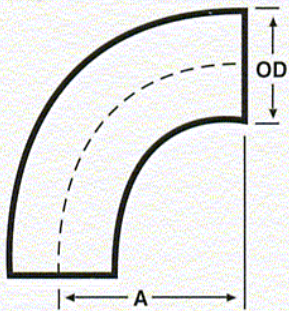

**ProCOMP PARTS CATALOG – YOUR SOURCE**  
**Telephone (888)388-4321 Fax (732)786-9511**  
**www.ProCOMP-INC.com**

**E9ZSW(SIZE) 90 DEGREE ELBOW LESS TANGENTS**

Size Tube OD	A	Nom. Wall
1/2	3/4	.065
3/4	1 1/8	.065
1	1 1/2	.065
1 1/4	1 7/8	.065
1 1/2	2 1/4	.065
2	3	.065
2 1/2	3 3/4	.065
3	4 1/2	.065
4	6	.083
6	9	.109
8	12	.109

**E9ZHW(SIZE) 90 DEGREE ELBOW WITH TANGENTS**

Size Tube OD	A	Nom. Wall
1	2 1/16	.065
1 1/2	2 15/16	.065
2	4 1/16	.065
2 1/2	5 3/16	.065
3	6 5/16	.065
4	8 5/16	.083

**UBZW(SIZE) 180 DEGREE U BEND**

Size Tube OD	A	B	C	R	Nom. Wall
1/2	1 1/2	1	1/2	3/4	.065
3/4	2 1/4	1 1/2	3/4	1 1/8	.065
1	3	2	1	1 1/2	.065
1 1/4	3 3/4	2 1/2	1 1/4	1 7/8	.065
1 1/2	4 1/2	3	1 1/2	2 1/4	.065
2	6	4	2	3	.065
2 1/2	7 1/2	5	2 1/2	3 3/4	.065
3	9	6	3	4 1/2	.065
4	12	8	4	6	.083
6	18	12	6	9	.109