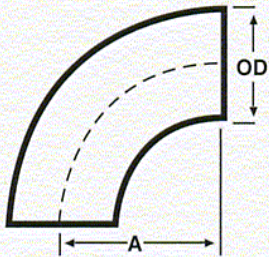

**ProCOMP PARTS CATALOG – YOUR SOURCE**  
**Telephone (888)388-4321 Fax (732)786-9511**  
**www.ProCOMP-INC.com**

**E9ZSW(SIZE) 90 DEGREE ELBOW LESS TANGENTS**

Size Tube OD	A	Nom. Wall
1/2	3/4	.065
3/4	1 1/8	.065
1	1 1/2	.065
1 1/4	1 7/8	.065
1 1/2	2 1/4	.065
2	3	.065
2 1/2	3 3/4	.065
3	4 1/2	.065
4	6	.083
6	9	.109
8	12	.109

**E9ZHW(SIZE) 90 DEGREE ELBOW WITH TANGENTS**

Size Tube OD	A	Nom. Wall
1	2 1/16	.065
1 1/2	2 15/16	.065
2	4 1/16	.065
2 1/2	5 3/16	.065
3	6 5/16	.065
4	8 5/16	.083

**UBZW(SIZE) 180 DEGREE U BEND**

Size Tube OD	A	B	C	R	Nom. Wall
1/2	1 1/2	1	1/2	3/4	.065
3/4	2 1/4	1 1/2	3/4	1 1/8	.065
1	3	2	1	1 1/2	.065
1 1/4	3 3/4	2 1/2	1 1/4	1 7/8	.065
1 1/2	4 1/2	3	1 1/2	2 1/4	.065
2	6	4	2	3	.065
2 1/2	7 1/2	5	2 1/2	3 3/4	.065
3	9	6	3	4 1/2	.065
4	12	8	4	6	.083
6	18	12	6	9	.109