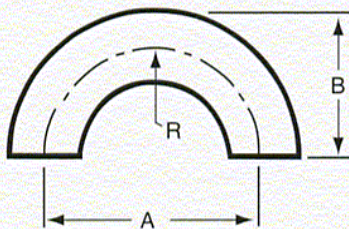

**ProCOMP PARTS CATALOG – YOUR SOURCE**  
**Telephone (888)388-4321 Fax (732)786-9511**  
**www.ProCOMP-INC.com**

**E9ZSW(SIZE) 90 DEGREE ELBOW LESS TANGENTS**

Size Tube OD	A	Nom. Wall
1/2	3/4	.065
3/4	1 1/8	.065
1	1 1/2	.065
1 1/4	1 7/8	.065
1 1/2	2 1/4	.065
2	3	.065
2 1/2	3 3/4	.065
3	4 1/2	.065
4	6	.083
6	9	.109
8	12	.109

**E9ZHW(SIZE) 90 DEGREE ELBOW WITH TANGENTS**

Size Tube OD	A	Nom. Wall
1	2 1/16	.065
1 1/2	2 15/16	.065
2	4 1/16	.065
2 1/2	5 3/16	.065
3	6 5/16	.065
4	8 5/16	.083

**UBZW(SIZE) 180 DEGREE U BEND**

Size Tube OD	A	B	C	R	Nom. Wall
1/2	1 1/2	1	1/2	3/4	.065
3/4	2 1/4	1 1/2	3/4	1 1/8	.065
1	3	2	1	1 1/2	.065
1 1/4	3 3/4	2 1/2	1 1/4	1 7/8	.065
1 1/2	4 1/2	3	1 1/2	2 1/4	.065
2	6	4	2	3	.065
2 1/2	7 1/2	5	2 1/2	3 3/4	.065
3	9	6	3	4 1/2	.065
4	12	8	4	6	.083
6	18	12	6	9	.109