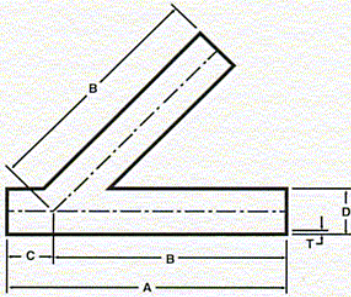

ProCOMP PARTS CATALOG – YOUR SOURCE
Telephone (888)388-4321 Fax (732)786-9511
www.ProCOMP-INC.com

LAZWWW(SIZE) 45 DEGREE LATERAL

Size Tube OD	A	B	C	D	Nom. Wall (T)
1	6	5	1	1	.065
1 1/2	7 3/8	6 3/16	1 3/16	1 1/2	.065
2	8 5/8	7 1/8	1 1/2	2	.065
2 1/2	10 1/8	8 1/2	1 5/8	2 1/2	.065
3	10 3/4	8 7/8	1 7/8	3	.065
4	12 13/16	10 3/4	2 1/16	4	.083
6	18	14 1/2	3 1/2	6	.109

YZWWW(SIZE) TRUE Y

Size Tube OD	A
1	3
1 1/2	3
2	4
2 1/2	5
3	6
4	8
6	8

CRZSW(SIZE) CONCENTRIC REDUCER

Size Tube OD D x E	A	Nom. Wall
3/4 x 1/2	*	.065
1 x 1/2	*	.065
1 x 3/4	*	.065
1 1/2 x 1/2	*	.065
1 1/2 x 3/4	*	.065
1 1/2 x 1	2	.065
1 1/2 x 1 1/4	1	.065
2 x 1	4	.065
2 x 1 1/4	3	.065
2 x 1 1/2	2	.065
2 1/2 x 1 1/2	4	.065
2 1/2 x 2	2	.065
3 x 1 1/2	6	.065
3 x 2	4	.065
3 x 2 1/2	2	.065
4 x 2	8	.083 x .065
4 x 2 1/2	6	.083 x .065
4 x 3	4	.083 x .065
6 x 3	5 1/2	.109 x .083
6 x 4	5 1/2	.109 x .083