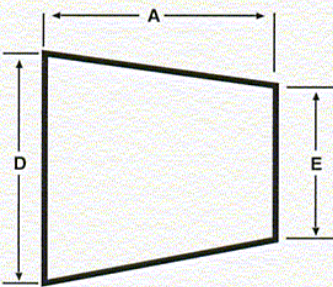

ProCOMP PARTS CATALOG – YOUR SOURCE
Telephone (888)388-4321 Fax (732)786-9511
www.ProCOMP-INC.com

LAZWWW(SIZE) 45 DEGREE LATERAL

Size Tube OD	A	B	C	D	Nom. Wall (T)
1	6	5	1	1	.065
1 1/2	7 3/8	6 3/16	1 3/16	1 1/2	.065
2	8 5/8	7 1/8	1 1/2	2	.065
2 1/2	10 1/8	8 1/2	1 5/8	2 1/2	.065
3	10 3/4	8 7/8	1 7/8	3	.065
4	12 13/16	10 3/4	2 1/16	4	.083
6	18	14 1/2	3 1/2	6	.109

YZWWW(SIZE) TRUE Y

Size Tube OD	A
1	3
1 1/2	3
2	4
2 1/2	5
3	6
4	8
6	8

CRZSW(SIZE) CONCENTRIC REDUCER

Size Tube OD D x E	A	Nom. Wall
3/4 x 1/2	*	.065
1 x 1/2	*	.065
1 x 3/4	*	.065
1 1/2 x 1/2	*	.065
1 1/2 x 3/4	*	.065
1 1/2 x 1	2	.065
1 1/2 x 1 1/4	1	.065
2 x 1	4	.065
2 x 1 1/4	3	.065
2 x 1 1/2	2	.065
2 1/2 x 1 1/2	4	.065
2 1/2 x 2	2	.065
3 x 1 1/2	6	.065
3 x 2	4	.065
3 x 2 1/2	2	.065
4 x 2	8	.083 x .065
4 x 2 1/2	6	.083 x .065
4 x 3	4	.083 x .065
6 x 3	5 1/2	.109 x .083
6 x 4	5 1/2	.109 x .083