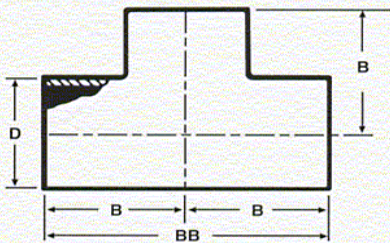

ProCOMP PARTS CATALOG – YOUR SOURCE
Telephone (888)388-4321 Fax (732)786-9511
www.ProCOMP-INC.com

E4HWT(SIZE) 45 DEGREE ELBOW

Size Tube OD	A	B	C	Nom. Wall
1	1 7/8	1 3/16	1	.065
1 1/2	2 11/32	1 5/8	1 1/2	.065
2	3 1/32	2 5/16	2	.065
2 1/2	3 27/32	3	2 1/2	.065
3	4 19/32	3 11/16	3	.065
4	6 1/32	4 13/16	4	.083

E4HSBS(SIZE) 45 DEGREE ELBOW

Size Tube OD	A	B	D	Nom. Wall
1	1 7/8	1 3/16	1	.065
1 1/2	2 11/32	1 5/8	1 1/2	.065
2	3 1/32	2 5/16	2	.065
2 1/2	3 27/32	3	2 1/2	.065
3	4 19/32	3 11/16	3	.065
4	6 1/32	4 13/16	4	.083

TEHW(SIZE) TEE

Size Tube OD	B	BB	D	Nom. Wall
1	1 1/8	2 1/4	1	.065
1 1/4	2 1/4	4 1/2	1 1/4	.065
1 1/2	1 21/32	3 5/16	1 1/2	.065
2	2 1/16	4 1/8	2	.065
2 1/2	2 11/32	4 11/16	2 1/2	.065
3	2 19/32	5 3/16	3	.065
4	3 5/8	7 1/4	4	.083
6	5 5/8	11 1/4	6	.109
8	7	14	8	.109