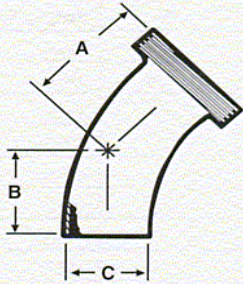

ProCOMP PARTS CATALOG – YOUR SOURCE
Telephone (888)388-4321 Fax (732)786-9511
www.ProCOMP-INC.com

E4HWT(SIZE) 45 DEGREE ELBOW

Size Tube OD	A	B	C	Nom. Wall
1	1 7/8	1 3/16	1	.065
1 1/2	2 11/32	1 5/8	1 1/2	.065
2	3 1/32	2 5/16	2	.065
2 1/2	3 27/32	3	2 1/2	.065
3	4 19/32	3 11/16	3	.065
4	6 1/32	4 13/16	4	.083

E4HSBS(SIZE) 45 DEGREE ELBOW

Size Tube OD	A	B	D	Nom. Wall
1	1 7/8	1 3/16	1	.065
1 1/2	2 11/32	1 5/8	1 1/2	.065
2	3 1/32	2 5/16	2	.065
2 1/2	3 27/32	3	2 1/2	.065
3	4 19/32	3 11/16	3	.065
4	6 1/32	4 13/16	4	.083

TEHW(SIZE) TEE

Size Tube OD	B	BB	D	Nom. Wall
1	1 1/8	2 1/4	1	.065
1 1/4	2 1/4	4 1/2	1 1/4	.065
1 1/2	1 21/32	3 5/16	1 1/2	.065
2	2 1/16	4 1/8	2	.065
2 1/2	2 11/32	4 11/16	2 1/2	.065
3	2 19/32	5 3/16	3	.065
4	3 5/8	7 1/4	4	.083
6	5 5/8	11 1/4	6	.109
8	7	14	8	.109