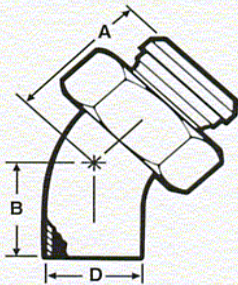

ProCOMP PARTS CATALOG – YOUR SOURCE
Telephone (888)388-4321 Fax (732)786-9511
www.ProCOMP-INC.com

E4HWT(SIZE) 45 DEGREE ELBOW

Size Tube OD	A	B	C	Nom. Wall
1	1 7/8	1 3/16	1	.065
1 1/2	2 11/32	1 5/8	1 1/2	.065
2	3 1/32	2 5/16	2	.065
2 1/2	3 27/32	3	2 1/2	.065
3	4 19/32	3 11/16	3	.065
4	6 1/32	4 13/16	4	.083

E4HSBS(SIZE) 45 DEGREE ELBOW

Size Tube OD	A	B	D	Nom. Wall
1	1 7/8	1 3/16	1	.065
1 1/2	2 11/32	1 5/8	1 1/2	.065
2	3 1/32	2 5/16	2	.065
2 1/2	3 27/32	3	2 1/2	.065
3	4 19/32	3 11/16	3	.065
4	6 1/32	4 13/16	4	.083

TEHW(SIZE) TEE

Size Tube OD	B	BB	D	Nom. Wall
1	1 1/8	2 1/4	1	.065
1 1/4	2 1/4	4 1/2	1 1/4	.065
1 1/2	1 21/32	3 5/16	1 1/2	.065
2	2 1/16	4 1/8	2	.065
2 1/2	2 11/32	4 11/16	2 1/2	.065
3	2 19/32	5 3/16	3	.065
4	3 5/8	7 1/4	4	.083
6	5 5/8	11 1/4	6	.109
8	7	14	8	.109