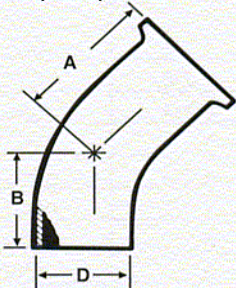

**ProCOMP PARTS CATALOG – YOUR SOURCE**  
**Telephone (888)388-4321 Fax (732)786-9511**  
**www.ProCOMP-INC.com**

**E4SW(SIZE) 45 DEGREE ELBOW SHORT FERRULE**

Size Tube OD	A	Nom. Wall
1/2	5/16	.065
3/4	15/32	.065
1	5/8	.065
1 1/4	25/32	.065
1 1/2	15/16	.065
2	1 1/4	.065
2 1/2	1 9/16	.065
3	1 7/8	.065
4	2 1/2	.083
6	3 3/4	.109
8	5	.109

**E4HW(SIZE) 45 DEGREE ELBOW**

Size Tube OD	A	D	Nom. Wall
1	1 3/16	1	.065
1 1/2	1 5/8	1 1/2	.065
2	2 5/16	2	.065
2 1/2	3	2 1/2	.065
3	3 11/16	3	.065
4	4 13/16	4	.083

**E4HWC(SIZE) 45 DEGREE ELBOW**

Size Tube OD	A	B	D	Nom. Wall
1	1 11/16	1 3/16	1	.065
1 1/2	2 1/8	1 5/8	1 1/2	.065
2	2 13/16	2 5/16	2	.065
2 1/2	3 1/2	3	2 1/2	.065
3	4 3/16	3 11/16	3	.065
4	5 7/16	4 13/16	4	.083
6	4 5/8	3 3/4	6	.109