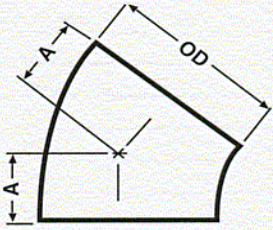

**ProCOMP PARTS CATALOG – YOUR SOURCE**  
**Telephone (888)388-4321 Fax (732)786-9511**  
**www.ProCOMP-INC.com**

**E4SW(SIZE) 45 DEGREE ELBOW SHORT FERRULE**

Size Tube OD	A	Nom. Wall
1/2	5/16	.065
3/4	15/32	.065
1	5/8	.065
1 1/4	25/32	.065
1 1/2	15/16	.065
2	1 1/4	.065
2 1/2	1 9/16	.065
3	1 7/8	.065
4	2 1/2	.083
6	3 3/4	.109
8	5	.109

**E4HW(SIZE) 45 DEGREE ELBOW**

Size Tube OD	A	D	Nom. Wall
1	1 3/16	1	.065
1 1/2	1 5/8	1 1/2	.065
2	2 5/16	2	.065
2 1/2	3	2 1/2	.065
3	3 11/16	3	.065
4	4 13/16	4	.083

**E4HWC(SIZE) 45 DEGREE ELBOW**

Size Tube OD	A	B	D	Nom. Wall
1	1 11/16	1 3/16	1	.065
1 1/2	2 1/8	1 5/8	1 1/2	.065
2	2 13/16	2 5/16	2	.065
2 1/2	3 1/2	3	2 1/2	.065
3	4 3/16	3 11/16	3	.065
4	5 7/16	4 13/16	4	.083
6	4 5/8	3 3/4	6	.109