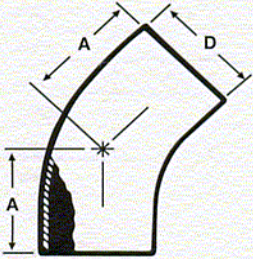

**ProCOMP PARTS CATALOG – YOUR SOURCE**  
**Telephone (888)388-4321 Fax (732)786-9511**  
**www.ProCOMP-INC.com**

**E4SW(SIZE) 45 DEGREE ELBOW SHORT FERRULE**

Size Tube OD	A	Nom. Wall
1/2	5/16	.065
3/4	15/32	.065
1	5/8	.065
1 1/4	25/32	.065
1 1/2	15/16	.065
2	1 1/4	.065
2 1/2	1 9/16	.065
3	1 7/8	.065
4	2 1/2	.083
6	3 3/4	.109
8	5	.109

**E4HW(SIZE) 45 DEGREE ELBOW**

Size Tube OD	A	D	Nom. Wall
1	1 3/16	1	.065
1 1/2	1 5/8	1 1/2	.065
2	2 5/16	2	.065
2 1/2	3	2 1/2	.065
3	3 11/16	3	.065
4	4 13/16	4	.083

**E4HWC(SIZE) 45 DEGREE ELBOW**

Size Tube OD	A	B	D	Nom. Wall
1	1 11/16	1 3/16	1	.065
1 1/2	2 1/8	1 5/8	1 1/2	.065
2	2 13/16	2 5/16	2	.065
2 1/2	3 1/2	3	2 1/2	.065
3	4 3/16	3 11/16	3	.065
4	5 7/16	4 13/16	4	.083
6	4 5/8	3 3/4	6	.109