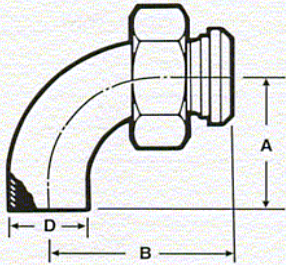

ProCOMP PARTS CATALOG – YOUR SOURCE
Telephone (888)388-4321 Fax (732)786-9511
www.ProCOMP-INC.com

E9HWBS(SIZE) 90 DEGREE ELBOW

Size Tube OD	A	B	D	Nom. Wall
1	2 1/16	2 3/4	1	.065
1 1/2	2 15/16	3 21/32	1 1/2	.065
2	4 1/16	4 25/32	2	.065
2 1/2	5 3/16	6 1/32	2 1/2	.065
3	6 5/16	7 7/32	3	.065
4	8 5/16	9 17/32	4	.083

E9HWT(SIZE) 90 DEGREE ELBOW

Size Tube OD	A	B	D	Nom. Wall
1	2 1/16	2 3/4	1	.065
1 1/2	2 15/16	3 21/32	1 1/2	.065
2	4 1/16	4 25/32	2	.065
2 1/2	5 3/16	6 1/32	2 1/2	.065
3	6 5/16	7 7/32	3	.065
4	8 5/16	9 17/32	4	.083

UB(SIZE) 180 DEGREE U BEND

Size Tube OD	A	B	C	R	Nom. Wall
1/2	1 1/2	1	1/2	3/4	.065
3/4	2 1/4	1 1/2	3/4	1 1/8	.065
1	3	2	1	1 1/2	.065
1 1/4	3 3/4	2 1/2	1 1/4	1 7/8	.065
1 1/2	4 1/2	3	1 1/2	2 1/4	.065
2	6	4	2	3	.065
2 1/2	7 1/2	5	2 1/2	3 3/4	.065
3	9	6	3	4 1/2	.065
4	12	8	4	6	.083
6	18	12	6	9	.109