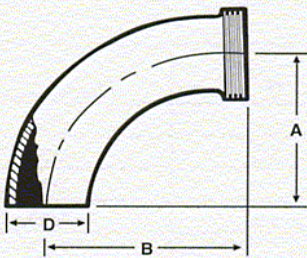

ProCOMP PARTS CATALOG – YOUR SOURCE
Telephone (888)388-4321 Fax (732)786-9511
www.ProCOMP-INC.com

E9HWBS(SIZE) 90 DEGREE ELBOW

Size Tube OD	A	B	D	Nom. Wall
1	2 1/16	2 3/4	1	.065
1 1/2	2 15/16	3 21/32	1 1/2	.065
2	4 1/16	4 25/32	2	.065
2 1/2	5 3/16	6 1/32	2 1/2	.065
3	6 5/16	7 7/32	3	.065
4	8 5/16	9 17/32	4	.083

E9HWT(SIZE) 90 DEGREE ELBOW

Size Tube OD	A	B	D	Nom. Wall
1	2 1/16	2 3/4	1	.065
1 1/2	2 15/16	3 21/32	1 1/2	.065
2	4 1/16	4 25/32	2	.065
2 1/2	5 3/16	6 1/32	2 1/2	.065
3	6 5/16	7 7/32	3	.065
4	8 5/16	9 17/32	4	.083

UB(SIZE) 180 DEGREE U BEND

Size Tube OD	A	B	C	R	Nom. Wall
1/2	1 1/2	1	1/2	3/4	.065
3/4	2 1/4	1 1/2	3/4	1 1/8	.065
1	3	2	1	1 1/2	.065
1 1/4	3 3/4	2 1/2	1 1/4	1 7/8	.065
1 1/2	4 1/2	3	1 1/2	2 1/4	.065
2	6	4	2	3	.065
2 1/2	7 1/2	5	2 1/2	3 3/4	.065
3	9	6	3	4 1/2	.065
4	12	8	4	6	.083
6	18	12	6	9	.109