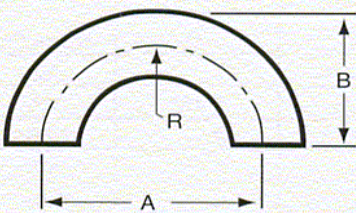

ProCOMP PARTS CATALOG – YOUR SOURCE
Telephone (888)388-4321 Fax (732)786-9511
www.ProCOMP-INC.com

E9HWBS(SIZE) 90 DEGREE ELBOW

Size Tube OD	A	B	D	Nom. Wall
1	2 1/16	2 3/4	1	.065
1 1/2	2 15/16	3 21/32	1 1/2	.065
2	4 1/16	4 25/32	2	.065
2 1/2	5 3/16	6 1/32	2 1/2	.065
3	6 5/16	7 7/32	3	.065
4	8 5/16	9 17/32	4	.083

E9HWT(SIZE) 90 DEGREE ELBOW

Size Tube OD	A	B	D	Nom. Wall
1	2 1/16	2 3/4	1	.065
1 1/2	2 15/16	3 21/32	1 1/2	.065
2	4 1/16	4 25/32	2	.065
2 1/2	5 3/16	6 1/32	2 1/2	.065
3	6 5/16	7 7/32	3	.065
4	8 5/16	9 17/32	4	.083

UB(SIZE) 180 DEGREE U BEND

Size Tube OD	A	B	C	R	Nom. Wall
1/2	1 1/2	1	1/2	3/4	.065
3/4	2 1/4	1 1/2	3/4	1 1/8	.065
1	3	2	1	1 1/2	.065
1 1/4	3 3/4	2 1/2	1 1/4	1 7/8	.065
1 1/2	4 1/2	3	1 1/2	2 1/4	.065
2	6	4	2	3	.065
2 1/2	7 1/2	5	2 1/2	3 3/4	.065
3	9	6	3	4 1/2	.065
4	12	8	4	6	.083
6	18	12	6	9	.109