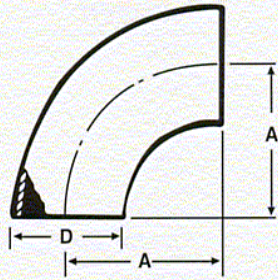

ProCOMP PARTS CATALOG – YOUR SOURCE
Telephone (888)388-4321 Fax (732)786-9511
www.ProCOMP-INC.com

E9SW(SIZE) 90 DEGREE ELBOW SHORT TANGENT

Size Tube OD	A	D	Nom. Wall
1	1 1/2	1	.065
1 1/4	1 7/8	1 1/4	.065
1 1/2	2 1/4	1 1/2	.065
2	3	2	.065
2 1/2	3 3/4	2 1/2	.065
3	4 1/2	3	.065
4	6	4	.083
6	9	6	.109
8	12	8	.109

E9HW(SIZE) 90 DEGREE ELBOW

Size Tube OD	A	D	Nom. Wall
1	2 1/16	1	.065
1 1/2	2 15/16	1 1/2	.065
2	4 1/16	2	.065
2 1/2	5 3/16	2 1/2	.065
3	6 5/16	3	.065
4	8 5/16	4	.083

E9HWC(SIZE) 90 DEGREE ELBOW

Size Tube OD	A	B	D	Nom. Wall
1	2 1/16	2 9/16	1	.065
1 1/2	2 15/16	3 7/16	1 1/2	.065
2	4 1/16	4 9/16	2	.065
2 1/2	5 3/16	5 11/16	2 1/2	.065
3	6 5/16	6 13/16	3	.065
4	8 5/16	8 15/16	4	.083
6	9	9 7/8	6	.109