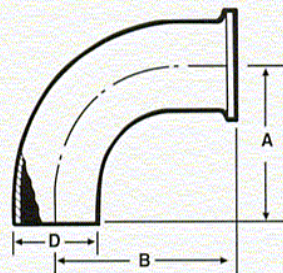

ProCOMP PARTS CATALOG – YOUR SOURCE
Telephone (888)388-4321 Fax (732)786-9511
www.ProCOMP-INC.com

E9SW(SIZE) 90 DEGREE ELBOW SHORT TANGENT

Size Tube OD	A	D	Nom. Wall
1	1 1/2	1	.065
1 1/4	1 7/8	1 1/4	.065
1 1/2	2 1/4	1 1/2	.065
2	3	2	.065
2 1/2	3 3/4	2 1/2	.065
3	4 1/2	3	.065
4	6	4	.083
6	9	6	.109
8	12	8	.109

E9HW(SIZE) 90 DEGREE ELBOW

Size Tube OD	A	D	Nom. Wall
1	2 1/16	1	.065
1 1/2	2 15/16	1 1/2	.065
2	4 1/16	2	.065
2 1/2	5 3/16	2 1/2	.065
3	6 5/16	3	.065
4	8 5/16	4	.083

E9HWC(SIZE) 90 DEGREE ELBOW

Size Tube OD	A	B	D	Nom. Wall
1	2 1/16	2 9/16	1	.065
1 1/2	2 15/16	3 7/16	1 1/2	.065
2	4 1/16	4 9/16	2	.065
2 1/2	5 3/16	5 11/16	2 1/2	.065
3	6 5/16	6 13/16	3	.065
4	8 5/16	8 15/16	4	.083
6	9	9 7/8	6	.109