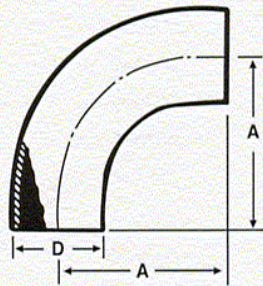

ProCOMP PARTS CATALOG – YOUR SOURCE
Telephone (888)388-4321 Fax (732)786-9511
www.ProCOMP-INC.com

E9SW(SIZE) 90 DEGREE ELBOW SHORT TANGENT

Size Tube OD	A	D	Nom. Wall
1	1 1/2	1	.065
1 1/4	1 7/8	1 1/4	.065
1 1/2	2 1/4	1 1/2	.065
2	3	2	.065
2 1/2	3 3/4	2 1/2	.065
3	4 1/2	3	.065
4	6	4	.083
6	9	6	.109
8	12	8	.109

E9HW(SIZE) 90 DEGREE ELBOW

Size Tube OD	A	D	Nom. Wall
1	2 1/16	1	.065
1 1/2	2 15/16	1 1/2	.065
2	4 1/16	2	.065
2 1/2	5 3/16	2 1/2	.065
3	6 5/16	3	.065
4	8 5/16	4	.083

E9HWC(SIZE) 90 DEGREE ELBOW

Size Tube OD	A	B	D	Nom. Wall
1	2 1/16	2 9/16	1	.065
1 1/2	2 15/16	3 7/16	1 1/2	.065
2	4 1/16	4 9/16	2	.065
2 1/2	5 3/16	5 11/16	2 1/2	.065
3	6 5/16	6 13/16	3	.065
4	8 5/16	8 15/16	4	.083
6	9	9 7/8	6	.109